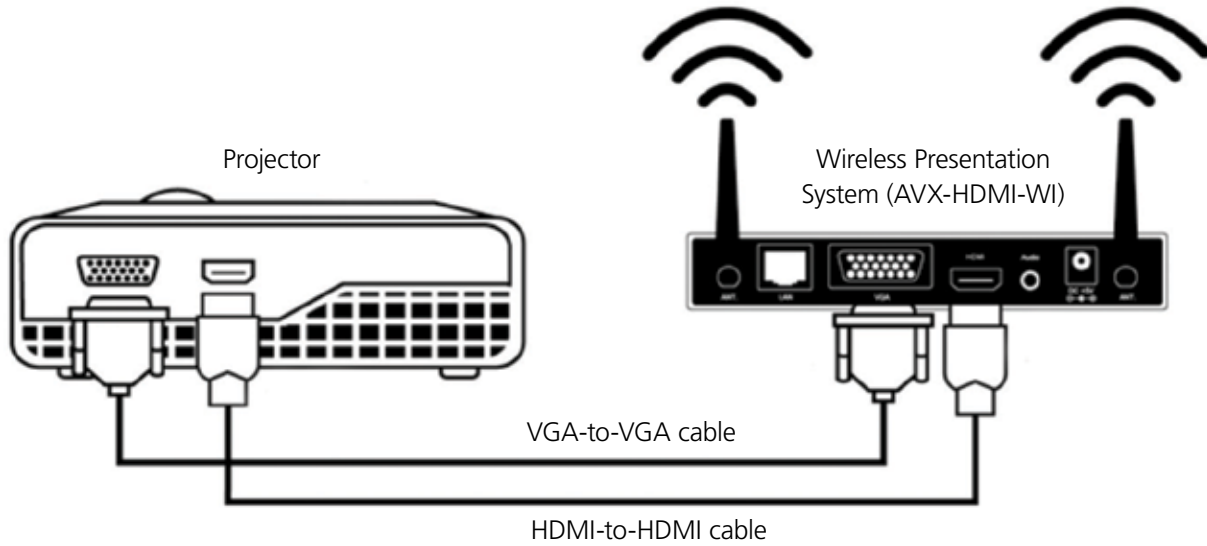

Dimensional diagram of the AVX-HDMI-WI.

Wireless Presentation System/Tool Specification Sheet

AVX-VGA-WI Technical Specifications

Approvals	FCC, UL® E199780
IP Configuration	Automatic or manual (static)
LAN Type	AP mode
LAN Protocol	TCP/IP
Network Connection	Uses IEEE 802.11b/g/n 2.4 GHz, IEEE 802.3 (10BASE-T), IEEE 802.3u (100BASE-TX)
OS Compatibility	Windows® 2000/XP/7/8, Windows Vista®, Windows Mobile 5 and later, Mac® OS X 10.5 or later
Screen Resolutions	800 X 600, 1024 X 768, 1280 X 768 and 1280 x 900
Wireless Channels	11
Wireless Encryption	IEEE standard 64/128 bit WEP/WPA/WPA2-PSK
Wireless Frequency	2.4 GHz
Wireless Range	Up to 328 ft. (100 m)
Wireless Speed	11 Mbps, 54 Mbps, 300 Mbps
User Controls	(1) Reset button
Connectors	(1) HD15 VGA, (1) power connector
Power	Source: Interface PoVGA (Power over VGA); Input Voltage: 100–240 V, 0.3 A, 50/60 Hz; Secondary Power: 5 VDC, 1.2 A
Dimensions	3.75"H x 1.53"W x 0.88"D (9.52 x 3.89 x 2.24 cm)
Weight	0.12 lb. (0.05 kg)

Dimensional diagram of the AVX-VGA-WI.

A typical application of the AVX-VGA-WI is shown below.

A typical application of the AVX-HDMI-WI is shown below.

NOTE: Only one cable can be connected at a time, either the VGA-to-VGA cable or the HDMI-to-HDMI cable.