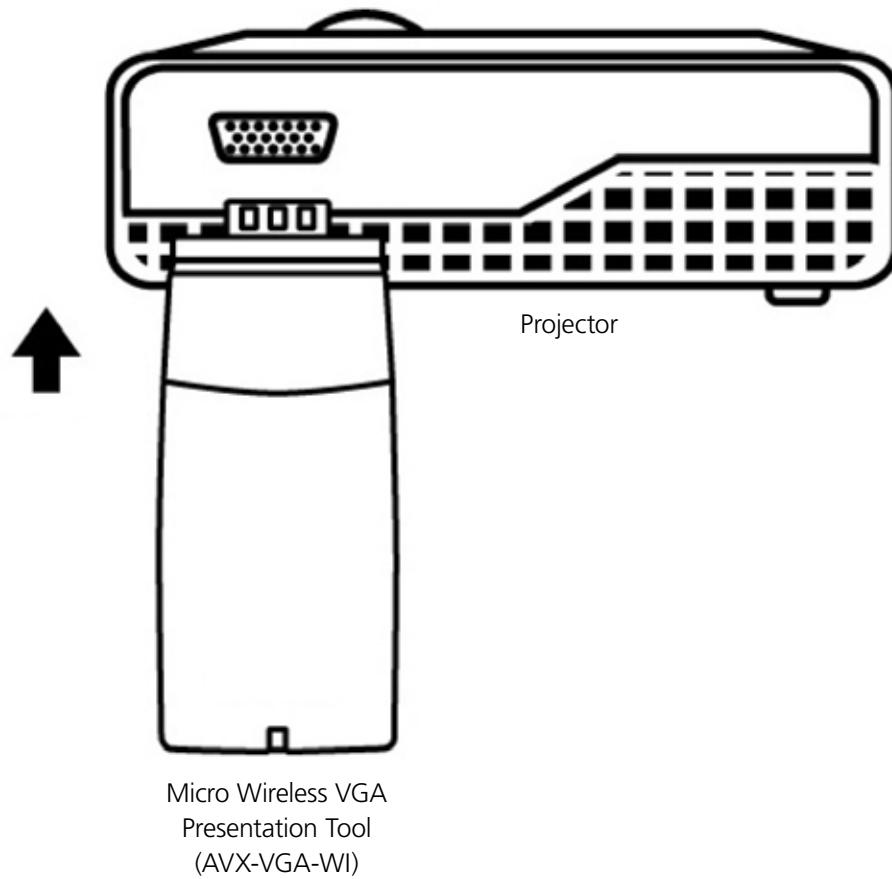

Dimensional diagram of the AVX-HDMI-WI.

Wireless Presentation System/Tool Specification Sheet

AVX-VGA-WI Technical Specifications

Approvals	FCC, UL® E199780
IP Configuration	Automatic or manual (static)
LAN Type	AP mode
LAN Protocol	TCP/IP
Network Connection	Uses IEEE 802.11b/g/n 2.4 GHz, IEEE 802.3 (10BASE-T), IEEE 802.3u (100BASE-TX)
OS Compatibility	Windows® 2000/XP/7/8, Windows Vista®, Windows Mobile 5 and later, Mac® OS X 10.5 or later
Screen Resolutions	800 X 600, 1024 X 768, 1280 X 768 and 1280 x 900
Wireless Channels	11
Wireless Encryption	IEEE standard 64/128 bit WEP/WPA/WPA2-PSK
Wireless Frequency	2.4 GHz
Wireless Range	Up to 328 ft. (100 m)
Wireless Speed	11 Mbps, 54 Mbps, 300 Mbps
User Controls	(1) Reset button
Connectors	(1) HD15 VGA, (1) power connector
Power	Source: Interface PoVGA (Power over VGA); Input Voltage: 100–240 V, 0.3 A, 50/60 Hz; Secondary Power: 5 VDC, 1.2 A
Dimensions	3.75"H x 1.53"W x 0.88"D (9.52 x 3.89 x 2.24 cm)
Weight	0.12 lb. (0.05 kg)

Dimensional diagram of the AVX-VGA-WI.

A typical application of the AVX-VGA-WI is shown below.

A typical application of the AVX-HDMI-WI is shown below.

NOTE: Only one cable can be connected at a time, either the VGA-to-VGA cable or the HDMI-to-HDMI cable.