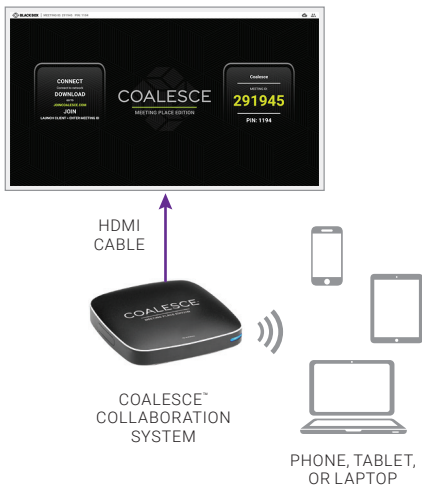

HUDDLE SPACE APP: 1 Display / 1 Source