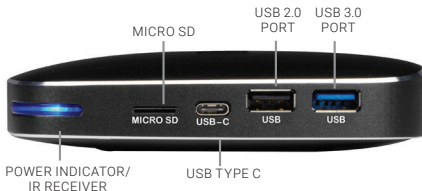

STEP 2 - Hardware Links

REQUIRED CONNECTIONS

- HDMI port: Connect to a display using the supplied HDMI Cable
- Connect to the 5-VDC power jack

OPTIONAL CONNECTIONS

- RJ-45 (Ethernet) port: Connect to your LAN
- USB port: Connect to a mouse or touchscreen

Back View

Side View