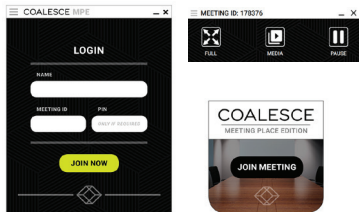

STEP 3 - Connect

CONNECT VIA WEB CLIENT

If using Windows®, Mac®, Linux® or Chromebook™, attendees can connect using the Coalesce Meeting Place Edition (MPE) Web Client in Google Chrome®. We recommend using Google Chrome to connect.

Chrome can be downloaded from <http://www.google.com/chrome>.

Open Chrome and navigate to <http://www.joincoalesce.com>.

The Coalesce MPE Extension must be installed from the Chrome web store to share the screen. You will be prompted to do this the first time you go to www.joincoalesce.com.

To install the extension, click on the “get our extension” link, then click “add extension” to add the extension.

CONNECT VIA WINDOWS CLIENT

To connect to the Coalesce via a Windows client, click download Windows client. Follow the on-screen instructions to install on the PC.

Once installed, double-click the Coalesce MPE icon to launch the application.

JOIN A MEETING

Enter your name, the meeting ID, and an optional PIN number and then click the “Join Now” button.