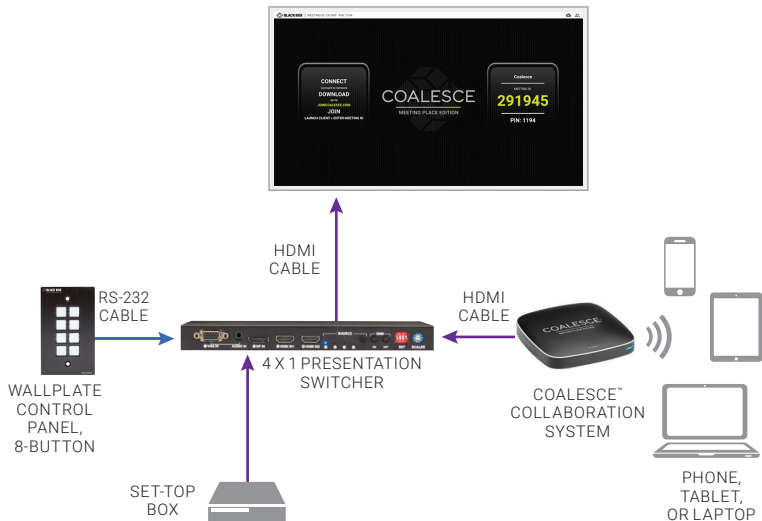

SMALL MEETING ROOM APP: 1 Display / 2-4 Sources

FOR FULL SPECIFICATIONS, GO TO BLACKBOX.COM/COLLABORATION