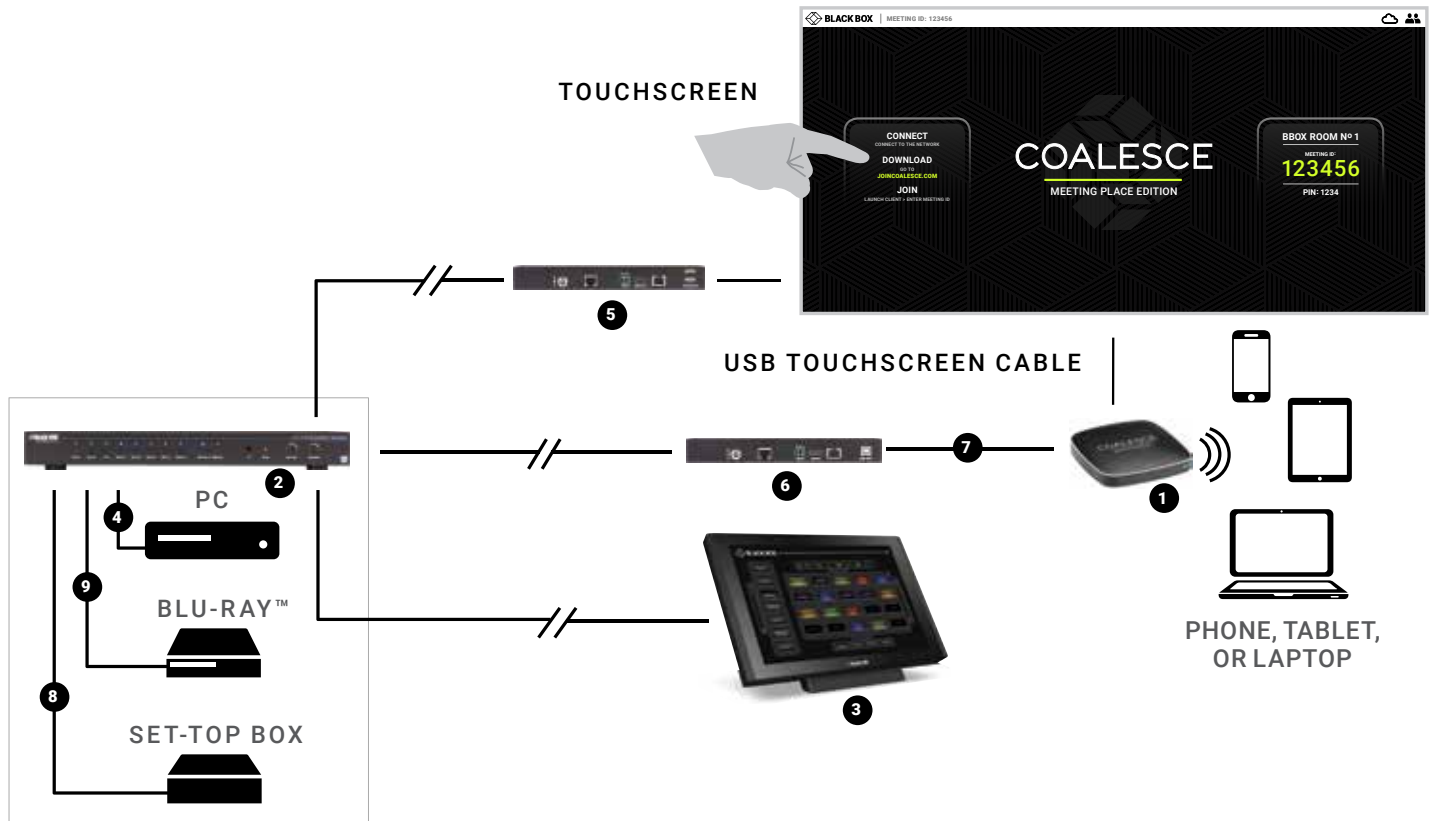

BOARDROOM 1-2 DISPLAYS / 8-12 SOURCES

DESCRIPTION

Configuration for a premium meeting space where larger groups meet for professional presentations.

CHALLENGE

Today's workplaces need to support easy-to-use technology so team member's focus can be on collaboration and productivity rather than managing the equipment.

SOLUTION

Black Box's wireless collaboration system, Coalesce MPE, enables users to share content from their PC or mobile devices to the display. To address multi-use rooms, add a presentation switcher that enables multiple inputs and outputs. For system management, add Black Box's controller device, ControlBridge, which is controlled from the 7" touchscreen. For a clean design, store the majority of the AV solution in a nearby rack out of sight.

1. COALESCE™ MPE COLLABORATION SYSTEM
2. 8 X 2 PRESENTATION SWITCHER
3. CONTROLBRIDGE™ 7" TOUCH SCREEN
4. SELECT SERVER CABINET – 15U
5. VX1000 – HDMI RECEIVER
6. VX1000 – HDMI TRANSMITTER
7. SLIMLINE HIGH-SPEED HDMI CABLE
8. GIGATRUE® CAT6 LOCKABLE PATCH CABLE
9. GIGATRUE® CAT6 HDBASET CABLE