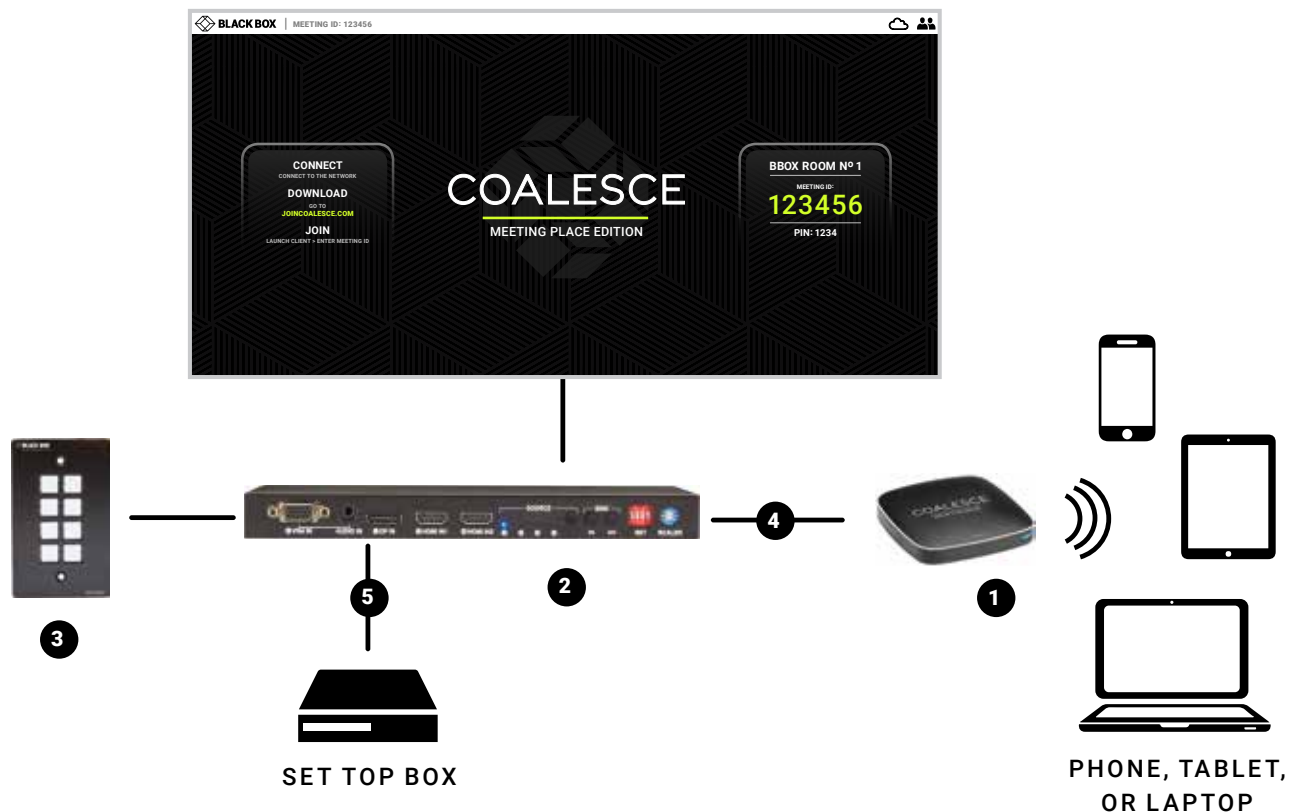

SMALL MEETING ROOM 1 DISPLAY / 2-4 SOURCES

DESCRIPTION

Simple configuration for a small room where up to four people congregate to share screens and information.

CHALLENGE

Today's workplaces need to support easy-to-use technology so team member's focus can be on collaboration and productivity rather than managing the equipment.

SOLUTION

Black Box's wireless collaboration system, Coalesce MPE, enables local and remote users to share content from their laptop, tablet or smartphone on one display. To address multi-use rooms with multiple inputs, simply add a presentation switcher and sleek wallplate control panel. Black Box's switcher offers built-in scaling and HDBaseT extension for inputs and outputs.

1. COALESCE™ MPE COLLABORATION SYSTEM
2. 4 X 1 PRESENTATION SWITCHER
3. WALLPLATE CONTROL PANEL, 8-BUTTON
4. SLIMLINE HIGH-SPEED HDMI CABLE
5. GIGATRUE® CAT6 LOCKABLE PATCH CABLE