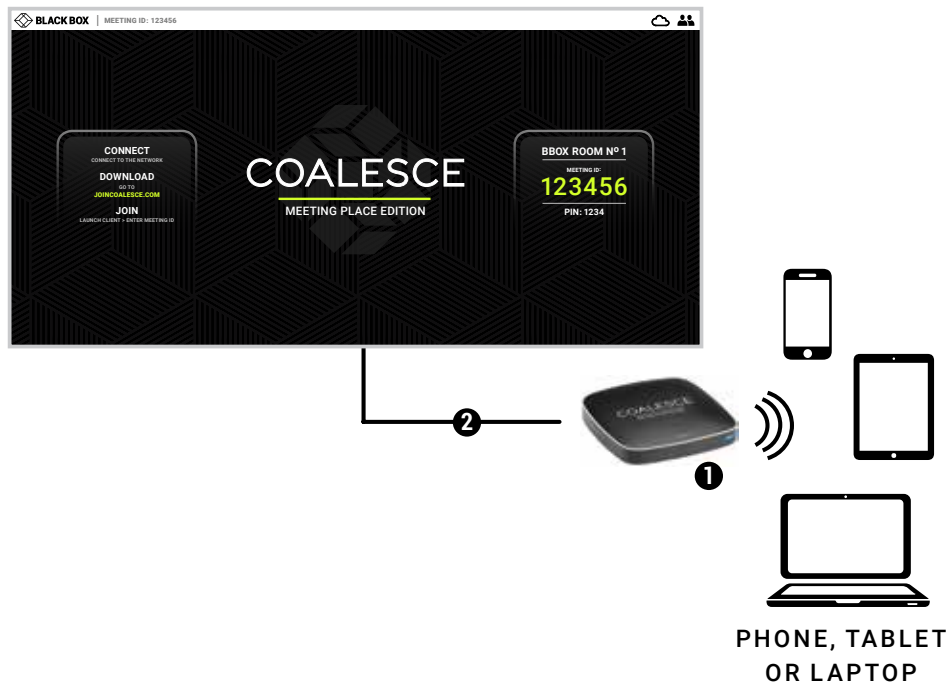

HUDDLE SPACE 1 DISPLAY / 1 SOURCE

DESCRIPTION

Simple configuration for a small room or open area where a few people gather on the fly to share ideas.

CHALLENGE

People want to collaborate and share ideas/screens. Multiple users swapping out cables or leaning over a single laptop is challenging and limits productivity.

SOLUTION

Black Box's wireless collaboration system, Coalesce MPE, enables users to display and share content from their mobile laptops, tablets and smartphones on the screen.

1. COALESCE™ MPE COLLABORATION SYSTEM
2. SLIMLINE HIGH-SPEED HDMI CABLE

PRODUCT	PART #	INPUTS	OUTPUTS	BENEFITS
COALESCE™ MPE COLLABORATION SYSTEM	WC-COA-MPE	RJ-45, USB 2.0, USB 3.0	(1) HDMI	Wirelessly connect and share multiple screens simultaneously from any device. White board feature enables users to sketch ideas directly on the touch screen. Compact device fits behind displays.
SLIMLINE HIGH-SPEED HDMI CABLE	VCS-HDMI-001M	N/A	N/A	Super flexible, ultra-thin cable for easier handling and installation.