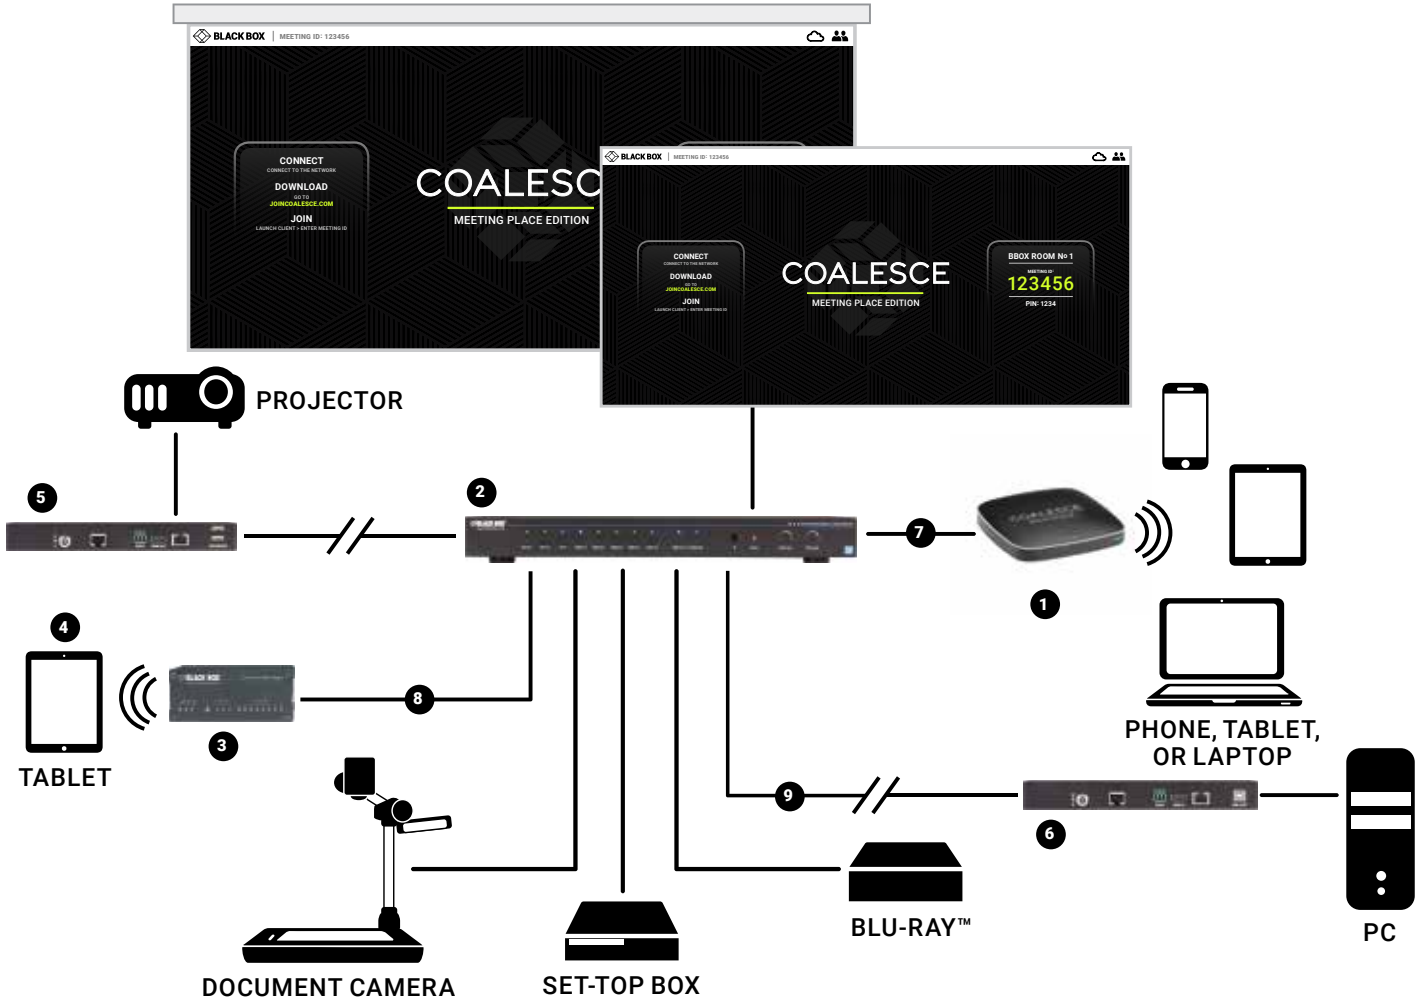

LARGE CLASSROOM 1-2 DISPLAYS / 4-8 SOURCES

DESCRIPTION

Configuration for a larger room where 20 to 36 students and one teacher plus an additional teaching aide congregate to learn and share ideas.

CHALLENGE

Today's classrooms need to support various teaching methods which require support for a variety of input sources. This could include anything from PCs and set-top boxes for streaming on-demand content to collaboration systems.

SOLUTION

Black Box's wireless collaboration system, Coalesce MPE, enables users to share content from their PCs or mobile devices to the display. To address multi-use rooms, add a presentation switcher that enables multiple inputs and outputs. For easy system management, add Black Box's controller device, ControlBridge, for control from a tablet.

1. COALESCE™ MPE WIRELESS PRESENTATION SYSTEM
2. 8 X 2 PRESENTATION SWITCHER
3. CONTROLBRIDGE™ CONTROL SYSTEM
4. CONTROLBRIDGE™ LICENSE FOR MOBILE DEVICE-SINGLE-SEAT
5. VX1000 – HDMI RECEIVER
6. VX1000 – HDMI TRANSMITTER
7. SLIMLINE HIGH-SPEED HDMI CABLE
8. GIGATRUE® CAT6 LOCKABLE PATCH CABLE
9. GIGATRUE® CAT6 HDBASET CABLE