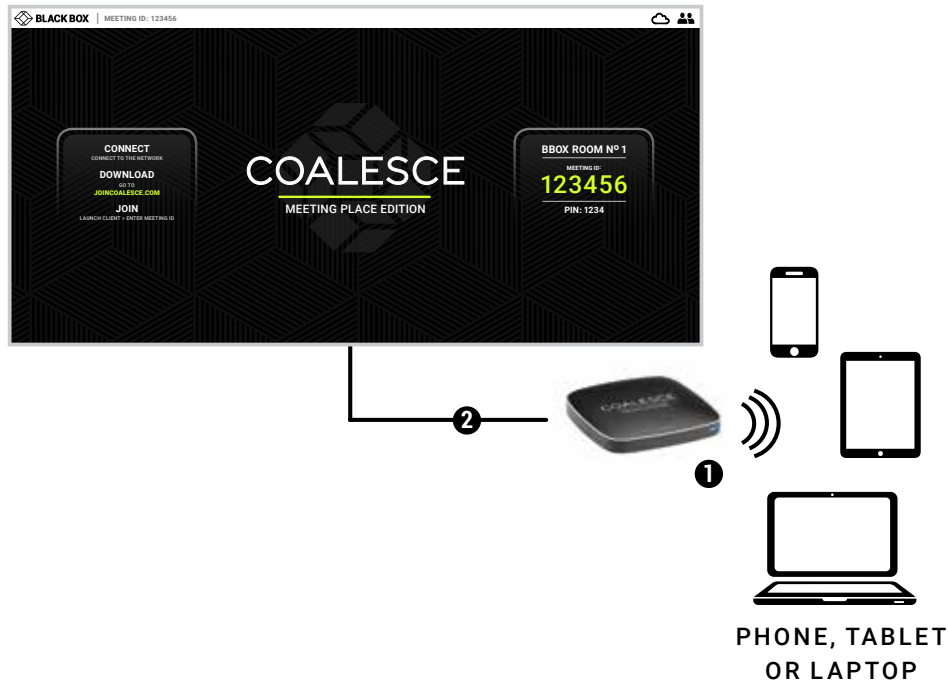

HUDDLE SPACE 1 DISPLAY / 1 SOURCE

DESCRIPTION

Simple configuration for a small room or open area where two to four students gather on the fly to share ideas.

CHALLENGE

Students need to gather to collaborate and share ideas. Multiple users sharing cables or leaning over a single laptop is challenging and limits productivity.

SOLUTION

Black Box's wireless collaboration system, Coalescence Meeting Place Edition (MPE), enables users to contribute and provide content from their mobile devices to the display.

1. COALESCE™ MPE WIRELESS PRESENTATION SYSTEM
2. SLIMLINE HIGH-SPEED HDMI CABLE

PRODUCT	PART #	INPUTS	OUTPUTS	BENEFITS
COALESCE™ MPE WIRELESS PRESENTATION SYSTEM BLACKBOX.COM/COALESCE	WC-COA-MPE	Four (Wireless, Wired)	(1) HDMI	Wirelessly connect, share and control unlimited content from any device with four users. Compact device fits behind displays. Supports remote connections.
SLIMLINE HIGH-SPEED HDMI CABLE	VCS-HDMI-001M	N/A	N/A	Super flexible, ultra-thin cable, 3.2 ft. (1 m), for easier handling and installation. Included with Coalescence.