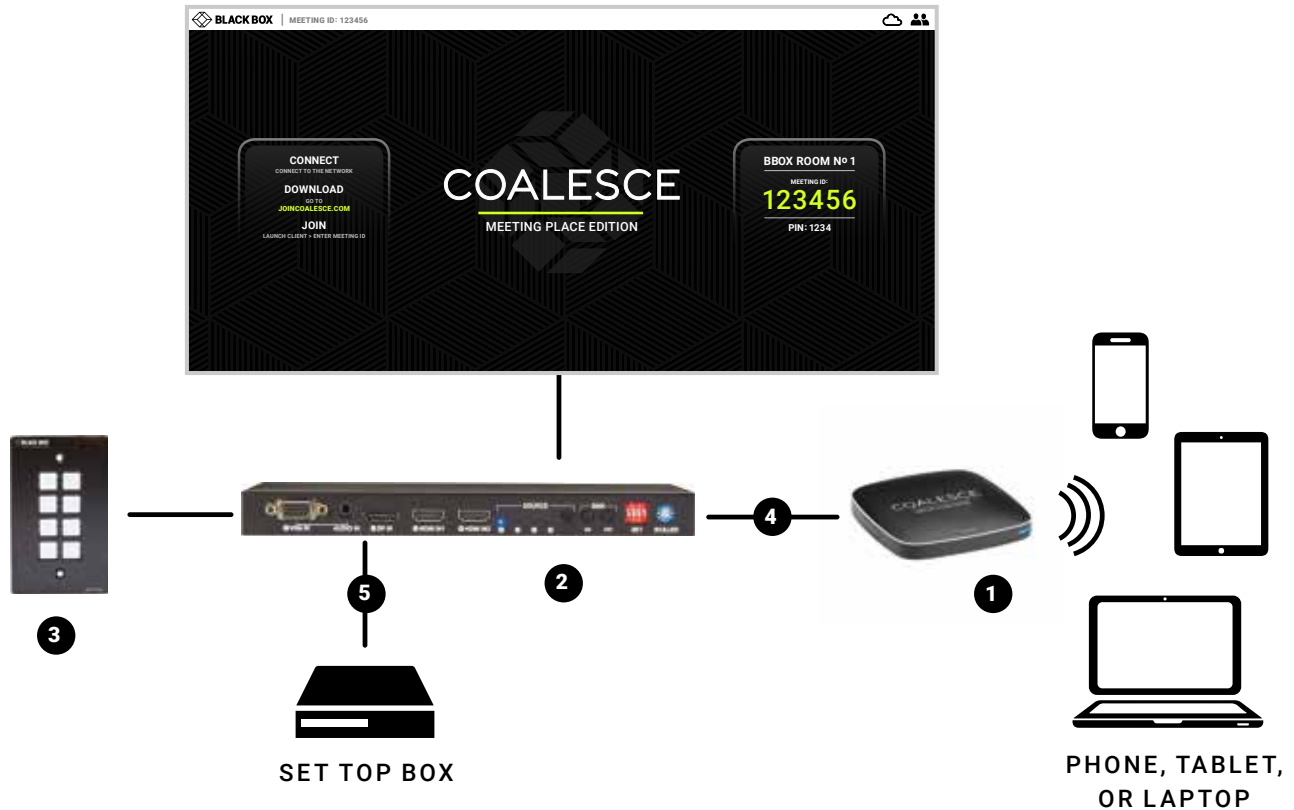

SMALL CLASSROOM 1 DISPLAY / 2-4 SOURCES

DESCRIPTION

Simple configuration for a small room where 10 to 20 students and one teacher gather to learn and share ideas.

CHALLENGE

Today's classrooms need to support various teaching methods, which require support for a variety of input sources. This could include anything from PCs and set-top boxes for streaming on-demand content to collaboration systems.

SOLUTION

Black Box's wireless collaboration system, Coalescence MPE, enables users to contribute and provide content from their PC or mobile devices to the display. To address multi-use rooms with multiple inputs, simply add a presentation switcher and sleek wallplate panel to control the switch.

1. COALESCENCE™ MPE WIRELESS PRESENTATION SYSTEM
2. 4 X 1 PRESENTATION SWITCHER
3. WALLPLATE CONTROL PANEL, 8-BUTTON
4. SLIMLINE HIGH-SPEED HDMI CABLE
5. GIGATRUE® CAT6 LOCKABLE PATCH CABLE